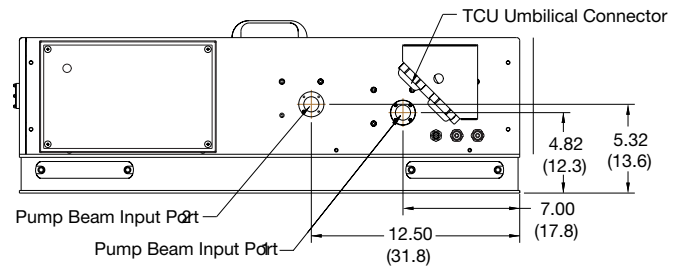

Side View, Seed Input Panel

Output End View

Pump End View

Spitfire Ace PA Dimensions

Dimensions in inch (cm)