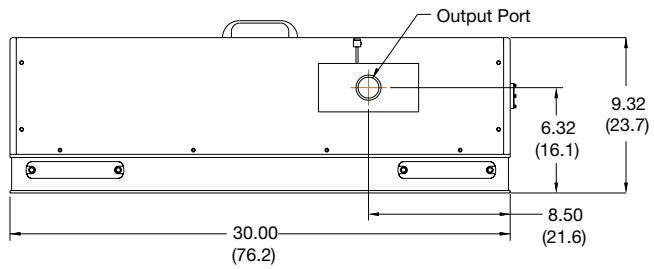

Side View, Seed Input Panel

Output End View

Pump End View

Spitfire Ace PA Dimensions

Dimensions in inch (cm)