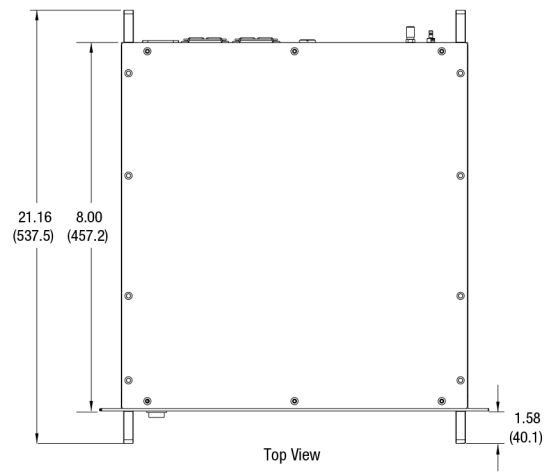

Dimensions in inch (mm)

Talon Laser Dimensions¹

1. Except Talon 355-45 model

Dimensions in inch (mm)

Utility Module Dimensions

Dimensions in inch (mm)

Talon 355-45 Laser Dimensions