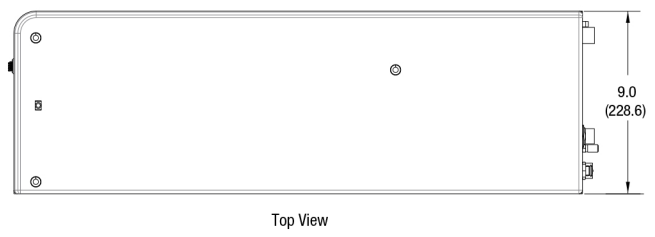

Dimensions in inch (mm)

Talon Laser Dimensions¹

1. Except Talon 355-45 model

Dimensions in inch (mm)

Utility Module Dimensions

Dimensions in inch (mm)

Talon 355-45 Laser Dimensions