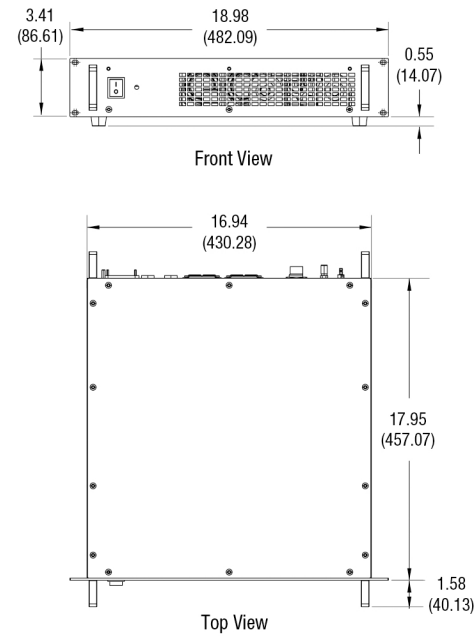

IceFyre FS Laser Dimensions

Dimensions in inch (mm)

Utility Module Dimensions