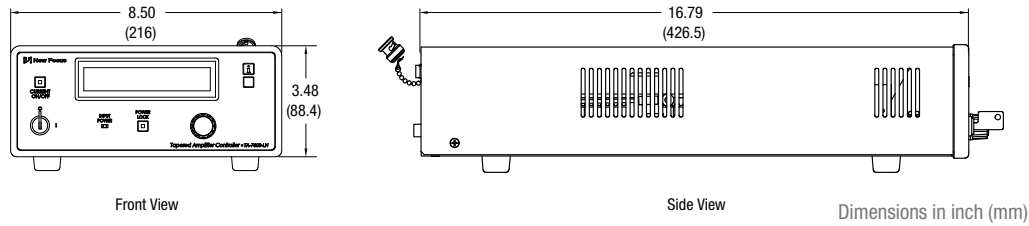

VAMP TA-7600 Dimensions

Controller Dimensions