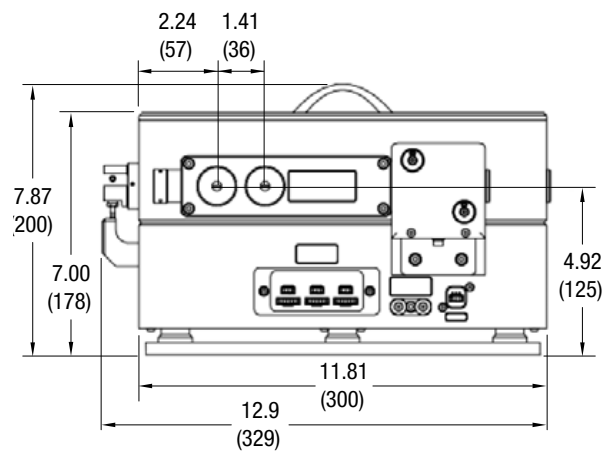

Spirit 1030-70/100 pumping Spirit-NOPA-VISIR
Dimensions (without Signal compressor, top view)

Dimensions in inch (mm)

Spirit-NOPA-VISIR Module Dimensions
(front view)