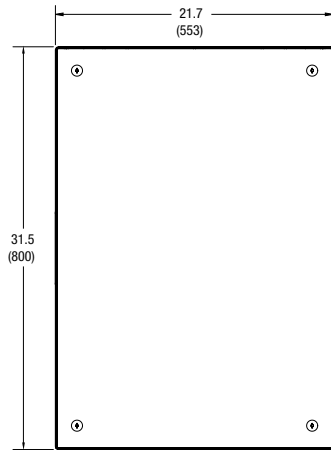

Front View

Top View

Dimensions in inch (mm)

Spirit Laser Dimensions

Top View

Front View

Dimensions in inch (mm)

Spirit Laser Rack with Power Supply and Chiller Dimensions