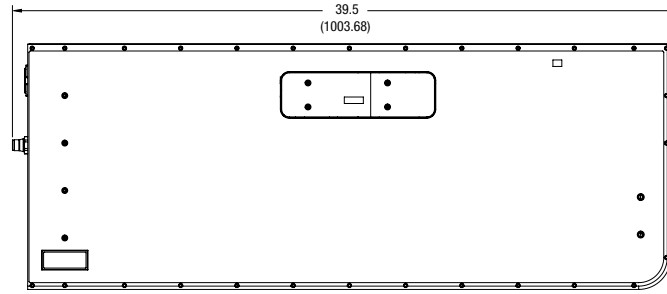

Front View

Top View

Dimensions in inch (mm)

Spirit Laser Dimensions

Top View

Front View

Dimensions in inch (mm)

Spirit Laser Rack with Power Supply and Chiller Dimensions