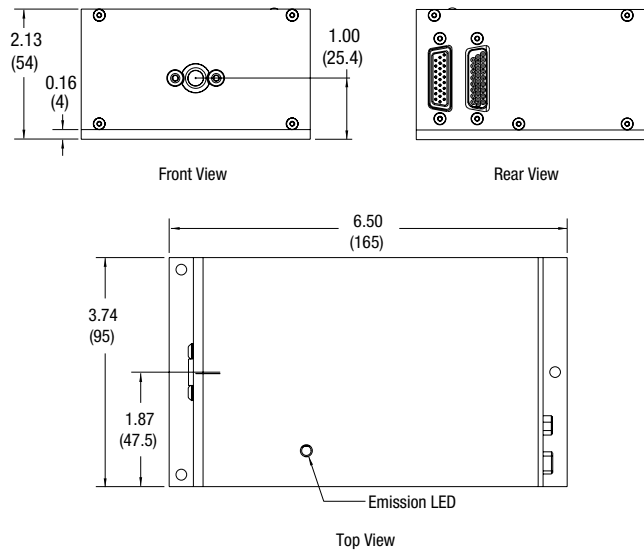

Explorer 1064 Laser Dimensions

Dimensions in inch (mm)

Explorer Power Supply Dimensions

Dimensions in inch (mm)