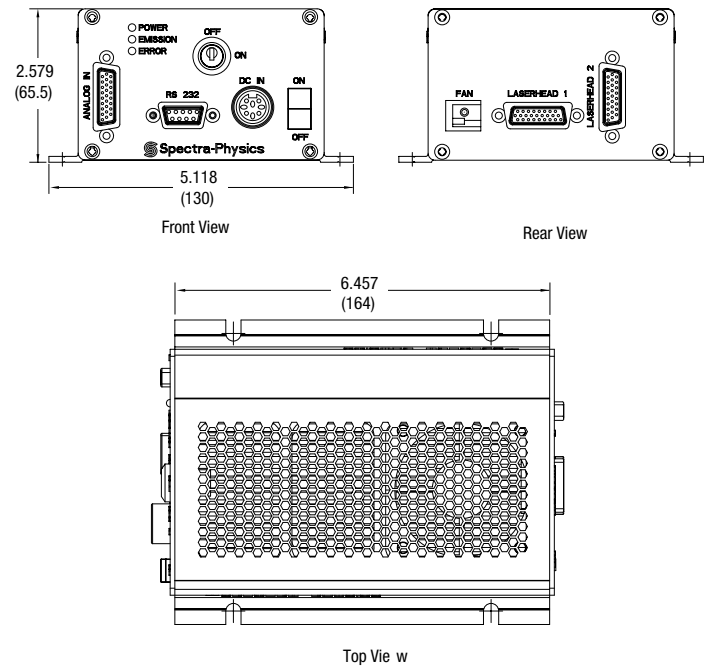

Explorer 1064 Laser Dimensions

Dimensions in inch (mm)

Explorer Power Supply Dimensions

Dimensions in inch (mm)