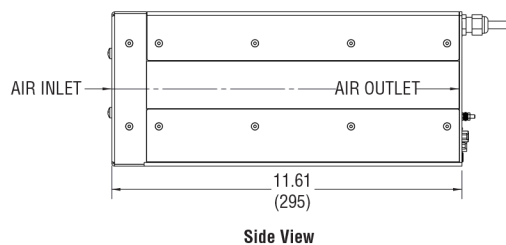

SPFL 532-20 Laser Head Dimensions

SPFL 532-40 Laser Head Dimensions

SPFL 532 Laser Engine Dimensions

Dimensions in inch (mm)