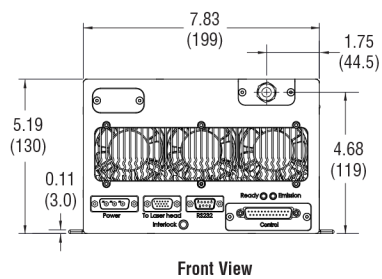

SPFL 532-20 Laser Head Dimensions

SPFL 532-40 Laser Head Dimensions

SPFL 532 Laser Engine Dimensions

Dimensions in inch (mm)