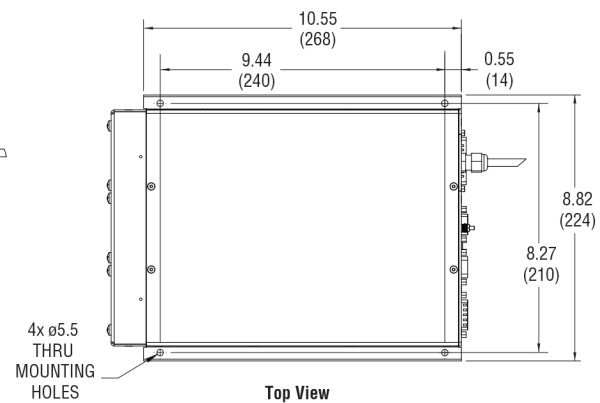

SPFL 532-20 Laser Head Dimensions

SPFL 532-40 Laser Head Dimensions

SPFL 532 Laser Engine Dimensions

Dimensions in inch (mm)