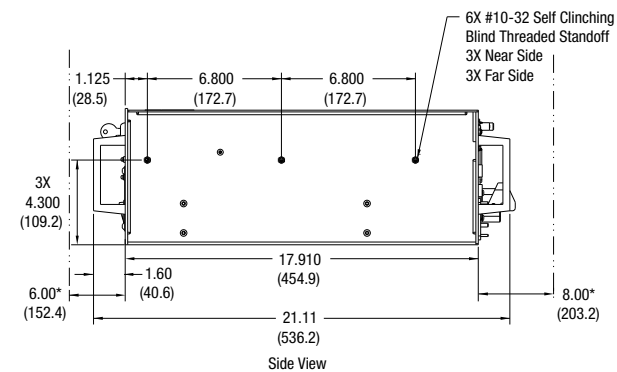

Dimensions in inch (mm)

Quasar Laser Head Dimensions

Quasar Power Supply Dimensions

*Minimum envelope for cable/tubing bending radius and/or proper air flow circulation

Dimensions are in inches (mm)

Dimensions in inch (mm)