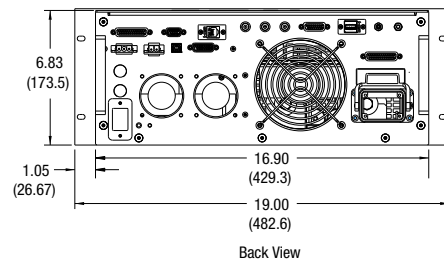

Dimensions in inch (mm)

Quasar Laser Head Dimensions

Quasar Power Supply Dimensions

*Minimum envelope for cable/tubing bending radius and/or proper air flow circulation

Dimensions are in inches (mm)

Dimensions in inch (mm)