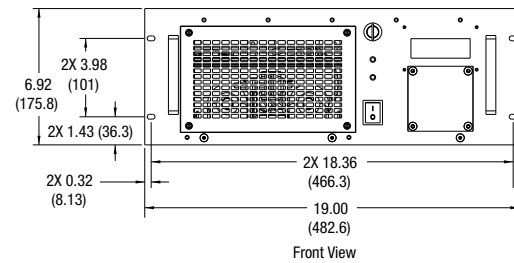

Dimensions in inch (mm)

Quasar Laser Head Dimensions

Quasar Power Supply Dimensions

*Minimum envelope for cable/tubing bending radius and/or proper air flow circulation

Dimensions are in inches (mm)

Dimensions in inch (mm)