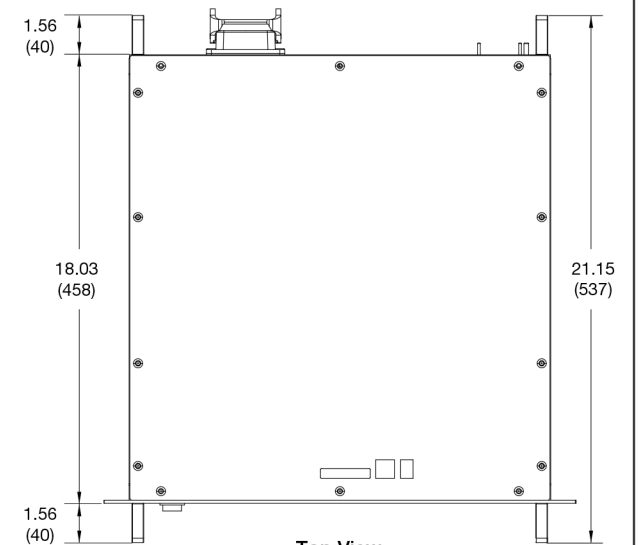

Front View

Top View

Top View

Rear View

Side View

Front View

Talon Ace UV100 Laser Dimensions