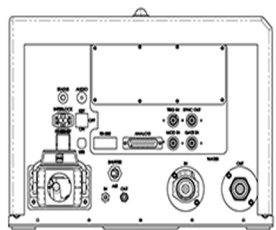

Front View

Top View

Top View

Rear View

Side View

Front View

Talon Ace UV100 Laser Dimensions