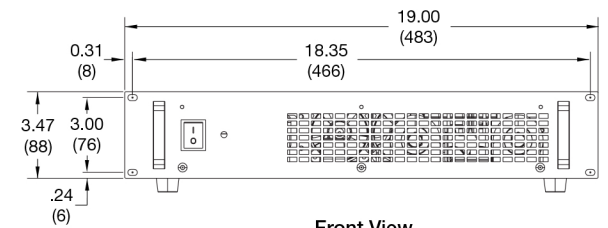

Front View

Top View

Top View

Rear View

Side View

Front View

Talon Ace UV100 Laser Dimensions