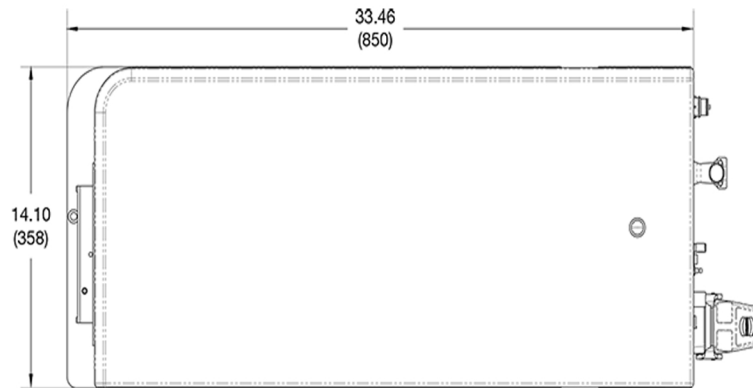

Front View

Top View

Top View

Rear View

Side View

Front View

Talon Ace UV100 Laser Dimensions