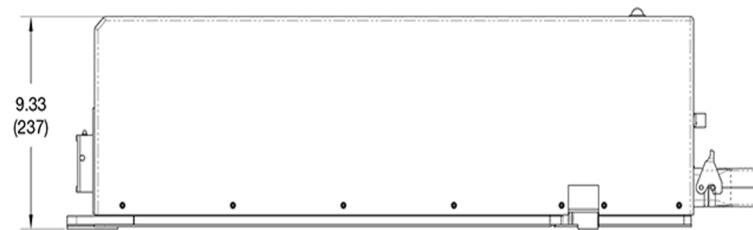

Front View

Top View

Top View

Rear View

Side View

Front View

Talon Ace UV100 Laser Dimensions