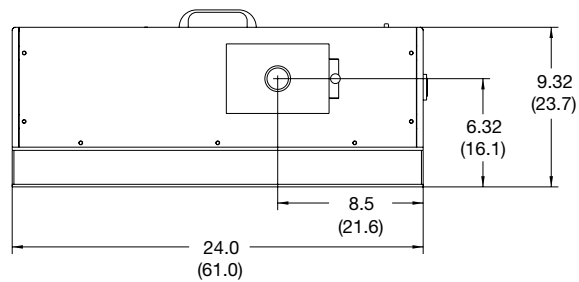

Side View, Seed Input Panel

Output End View

Pump End View

Dimensions in inch (cm)

Spitfire Ace Dimensions