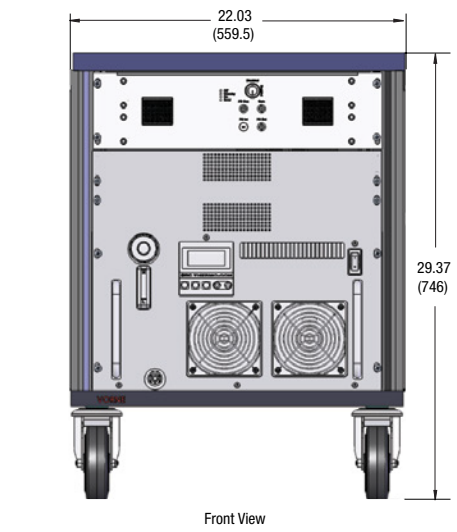

Dimensions in inch (mm)

Spirit HE Dimensions

Front View

Top View

Dimensions in inch (mm)

Rack with Power Supply and Chiller Dimensions