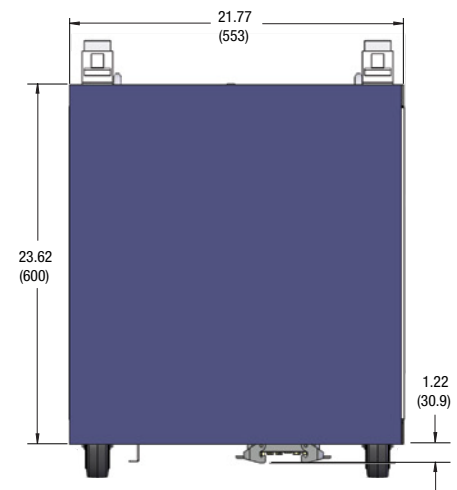

Dimensions in inch (mm)

Spirit HE Dimensions

Front View

Top View

Dimensions in inch (mm)

Rack with Power Supply and Chiller Dimensions