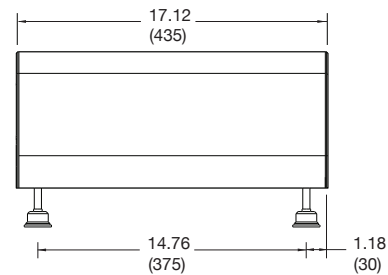

Matisse C (top view) with Millennia eV 25W pump laser.

Matisse CXPDH (Side view) with Millennia eV 25W pump laser and Reference Cell for Matisse CS model.

Matisse CXPDH Reference Cell front view

Matisse CXPDH Reference Cell side view

Dimensions in inch (mm)