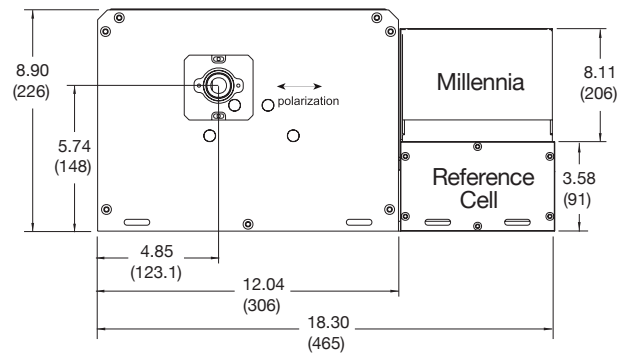

Matisse C (top view) with Millennia eV 25W pump laser.

Matisse CXPDH (Side view) with Millennia eV 25W pump laser and Reference Cell for Matisse CS model.

Matisse CXPDH Reference Cell front view

Matisse CXPDH Reference Cell side view

Dimensions in inch (mm)