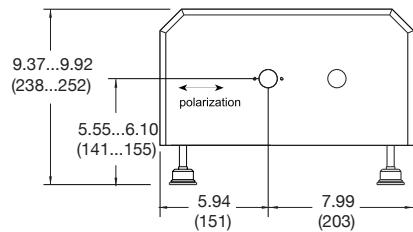

Matisse C (top view) with Millennia eV 25W pump laser.

Matisse CXPDH (Side view) with Millennia eV 25W pump laser and Reference Cell for Matisse CS model.

Matisse CXPDH Reference Cell front view

Matisse CXPDH Reference Cell side view

Dimensions in inch (mm)