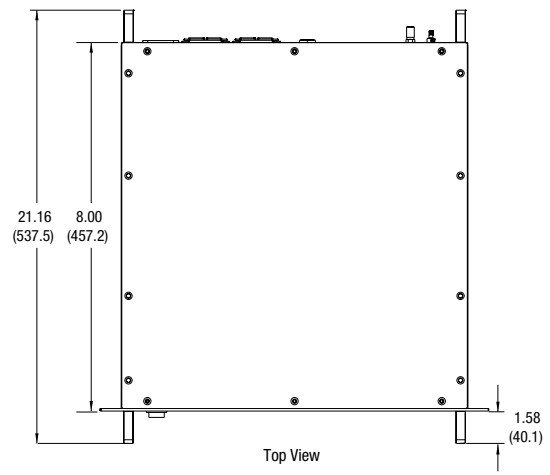

Dimensions in inch (mm)

Talon Laser Dimensions¹

1. Except Talon 355-45 model

Dimensions in inch (mm)

Utility Module Dimensions

Dimensions in inch (mm)

Talon 355-45 Laser Dimensions