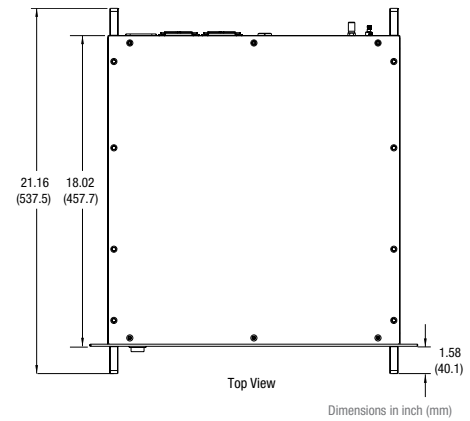

IceFyre IR50 Laser Dimensions

IceFyre UV30 and GR50 Laser Dimensions

IceFyre UV50 Laser Dimensions

Utility Module Dimensions