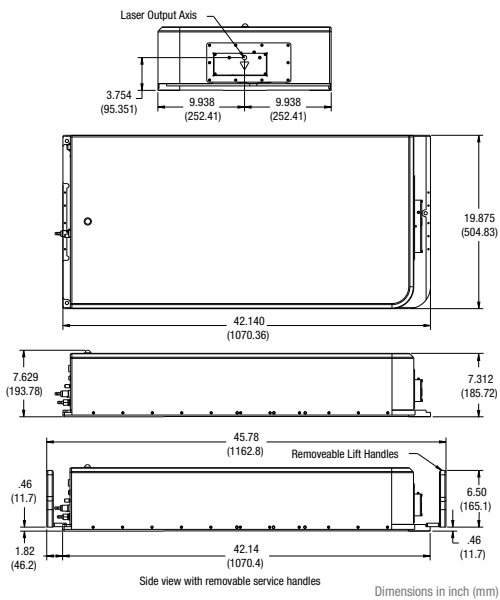

IceFyre IR50 Laser Dimensions

IceFyre UV30 and GR50 Laser Dimensions

IceFyre UV50 Laser Dimensions

Utility Module Dimensions