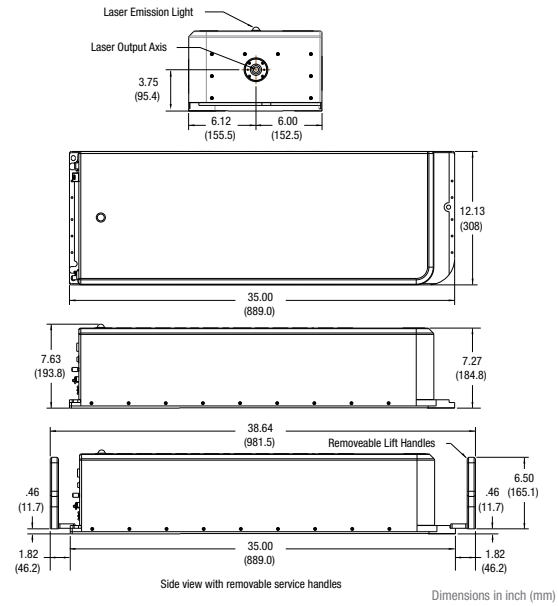

IceFyre IR50 Laser Dimensions

IceFyre UV30 and GR50 Laser Dimensions

IceFyre UV50 Laser Dimensions

Utility Module Dimensions